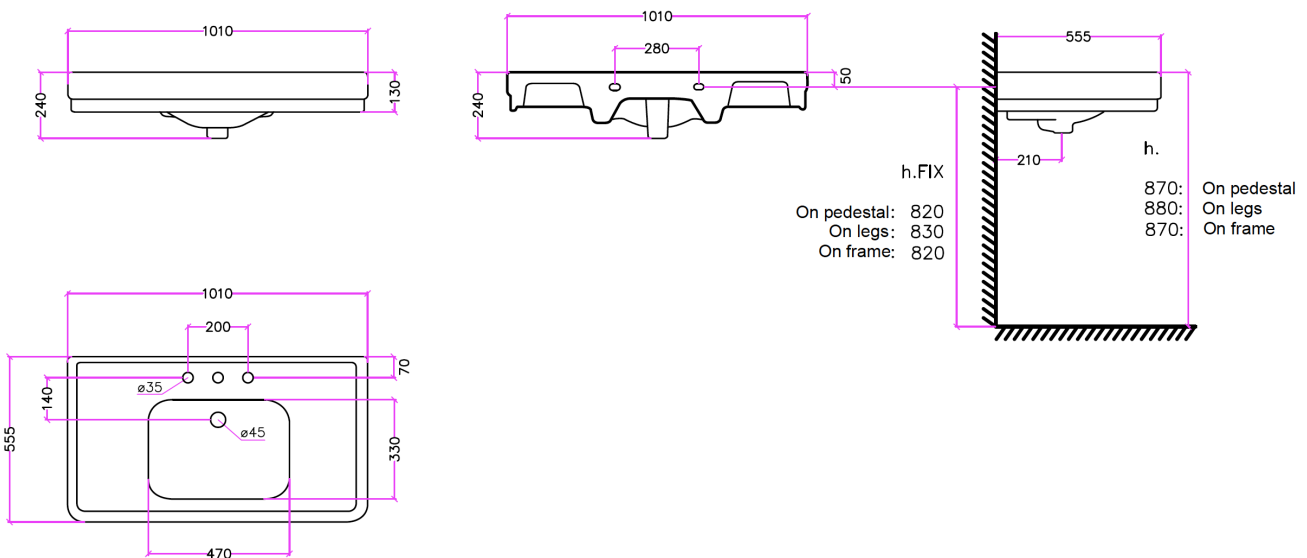

# SOHO LARGE BASIN ON A FRAME

The Soho basin is a reproduction of a classic 1930's basin. The basin is seen here on a nickel cube jointed frame and is available with 0,1, 2 or 3 tap holes.

## Product Notes

Dimensions shown in mm.

Please note that ceramic has a dimensional tolerance of + / - 3%.