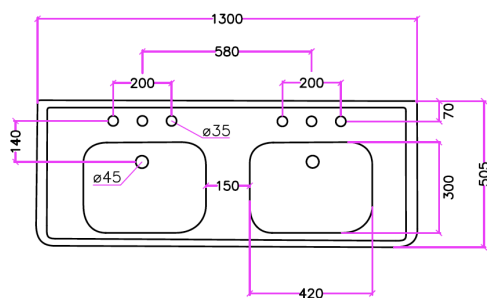

SOHO DOUBLE BASIN ON A FRAME

The Soho basin is a reproduction of a classic 1930's basin. The basin is seen here on a nickel cube jointed frame and is available with 0, 1, 2 or 3 tap holes.

Product Notes

Dimensions shown in mm.

Please note that ceramic has a dimensional tolerance of + / - 3%.