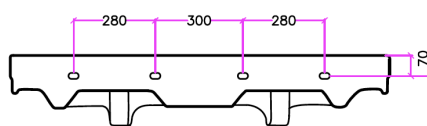

SOHO DOUBLE BASIN ON A FRAME

The Soho basin is a reproduction of a classic 1930's basin. The basin is seen here on a nickel cube jointed frame and is available with 0, 1, 2 or 3 tap holes.

Product Notes

Dimensions shown in mm.

Please note that ceramic has a dimensional tolerance of + / - 3%.