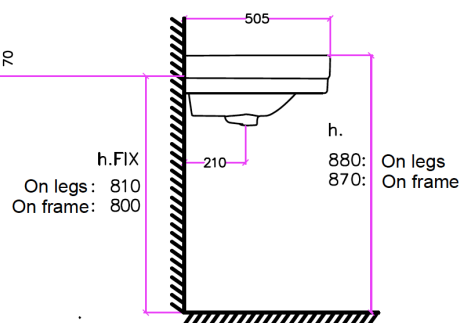

SOHO DOUBLE BASIN ON A FRAME

The Soho basin is a reproduction of a classic 1930's basin. The basin is seen here on a nickel cube jointed frame and is available with 0, 1, 2 or 3 tap holes.

Product Notes

Dimensions shown in mm.

Please note that ceramic has a dimensional tolerance of + / - 3%.