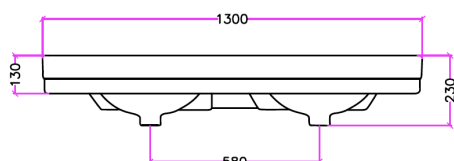

SOHO DOUBLE BASIN ON A FRAME

The Soho basin is a reproduction of a classic 1930's basin. The basin is seen here on a nickel cube jointed frame and is available with 0, 1, 2 or 3 tap holes.

Product Notes

Dimensions shown in mm.

Please note that ceramic has a dimensional tolerance of + / - 3%.