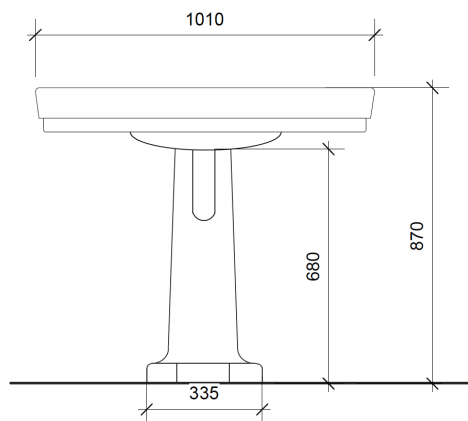

# SOHO LARGE BASIN ON A PEDESTAL

The Soho basin is a reproduction of a classic 1930's basin. The basin is seen here on a pedestal and is available with 0,1, 2 or 3 tap holes.

## Product Notes

Dimensions shown in mm.

Please note that ceramic has a dimensional tolerance of + / - 3%.