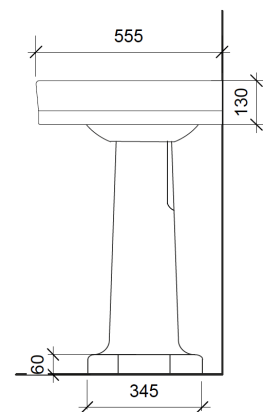

# SOHO LARGE BASIN ON A PEDESTAL

The Soho basin is a reproduction of a classic 1930's basin. The basin is seen here on a pedestal and is available with 0,1, 2 or 3 tap holes.

## Product Notes

Dimensions shown in mm.

Please note that ceramic has a dimensional tolerance of + / - 3%.