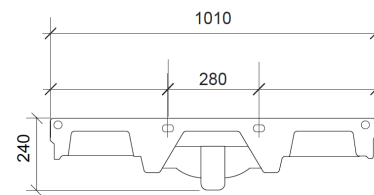

# SOHO LARGE BASIN ON A PEDESTAL

The Soho basin is a reproduction of a classic 1930's basin. The basin is seen here on a pedestal and is available with 0,1, 2 or 3 tap holes.

## Product Notes

Dimensions shown in mm.

Please note that ceramic has a dimensional tolerance of + / - 3%.