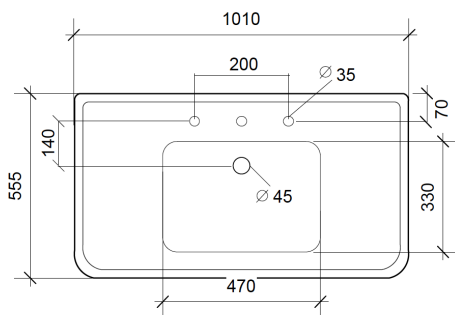

# SOHO LARGE BASIN ON A PEDESTAL

The Soho basin is a reproduction of a classic 1930's basin. The basin is seen here on a pedestal and is available with 0,1, 2 or 3 tap holes.

## Product Notes

Dimensions shown in mm.

Please note that ceramic has a dimensional tolerance of + / - 3%.