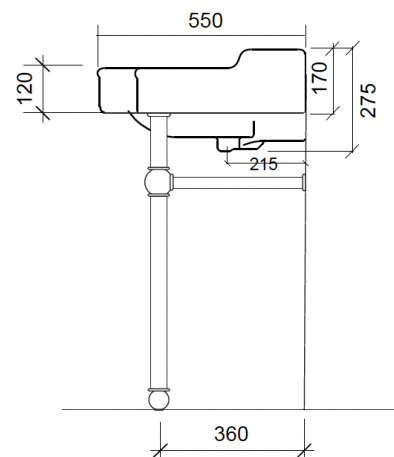

# LARGE PARIS BASIN ON FRAME

This is a reproduction of a French bow fronted single basin, made in the 1920's, mounted on a polished nickel frame. It is also available on a pedestal. Available in three sizes and with a choice of either one, two, three or no tap holes.