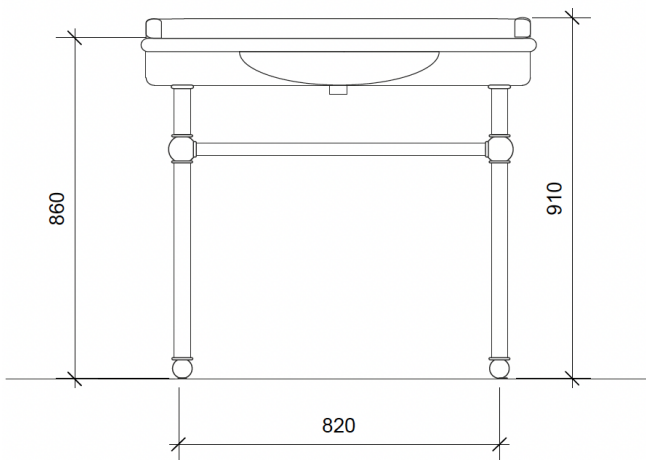

# LARGE PARIS BASIN ON FRAME

This is a reproduction of a French bow fronted single basin, made in the 1920's, mounted on a polished nickel frame. It is also available on a pedestal. Available in three sizes and with a choice of either one, two, three or no tap holes.