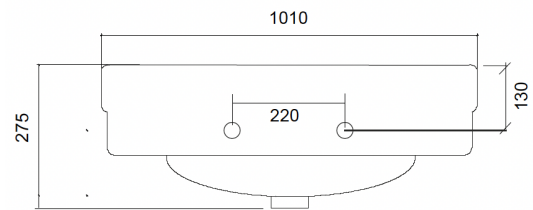

# LARGE PARIS BASIN ON FRAME

This is a reproduction of a French bow fronted single basin, made in the 1920's, mounted on a polished nickel frame. It is also available on a pedestal. Available in three sizes and with a choice of either one, two, three or no tap holes.