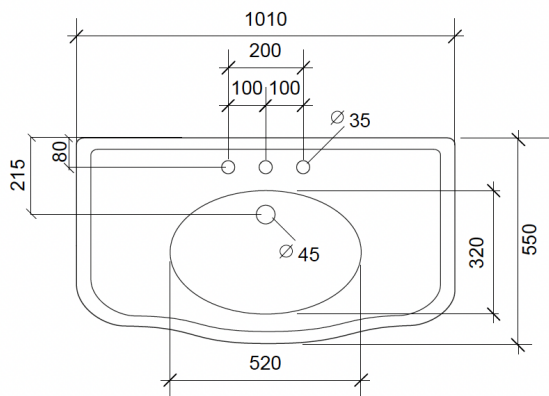

# LARGE PARIS BASIN ON FRAME

This is a reproduction of a French bow fronted single basin, made in the 1920's, mounted on a polished nickel frame. It is also available on a pedestal. Available in three sizes and with a choice of either one, two, three or no tap holes.