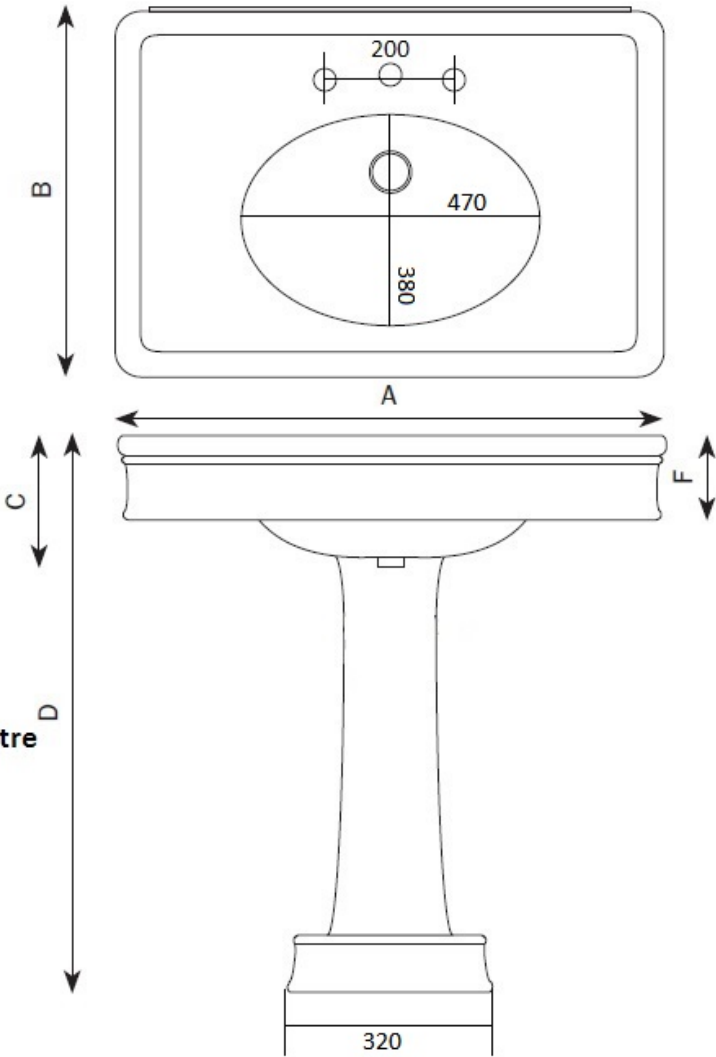

LARGE LONSDALE BASIN ON PEDESTAL

Large Lonsdale Basin on Pedestal 850mm Wide

A	850
B	570
C	220
D	860
F	130
G	75

Recommended height from floor to centre of waste pipe into wall 540mm