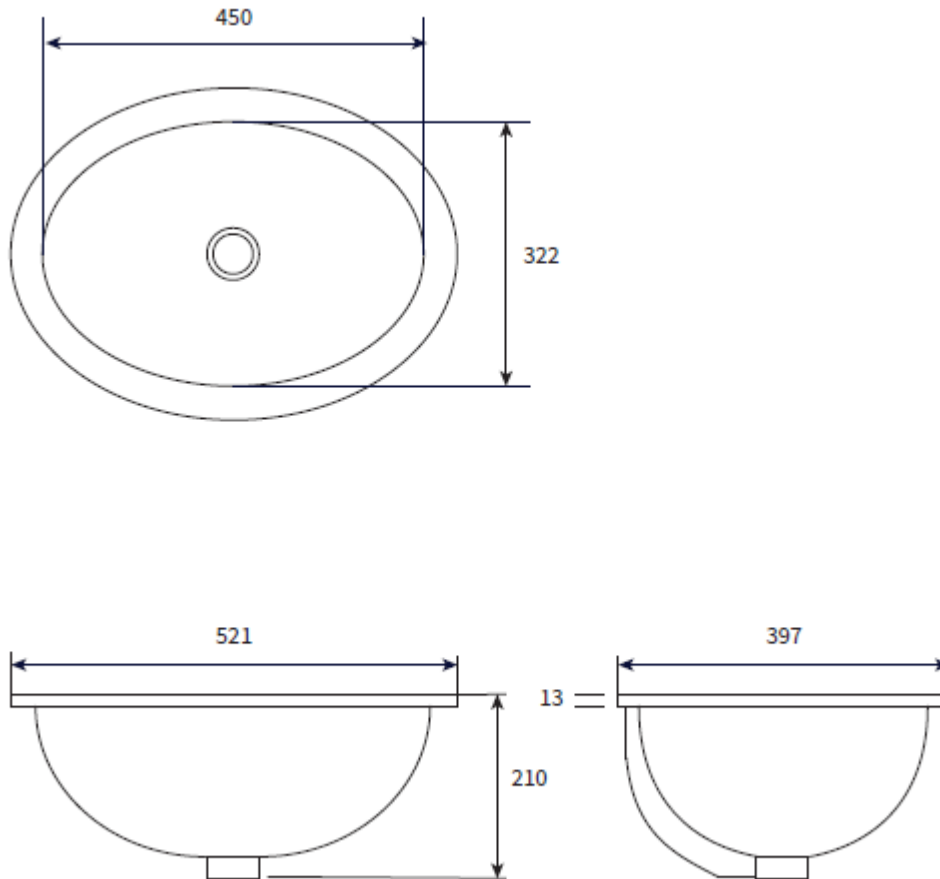

ROCKWELL UNDER MOUNTED BASIN

The Rockwell under mounted basin is available in one size:

Oval under mounted bowl with overflow

Internal bowl measurement 450mm x 322mm