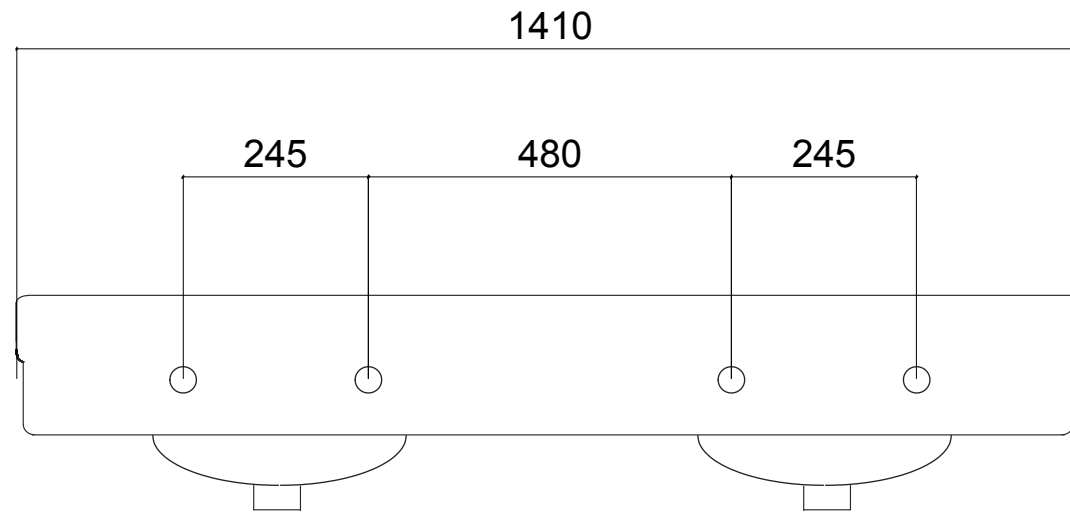

PARIS DOUBLE BASIN ON FRAME

THE
WATER/
MONOPOLY

+44 (0)20 7624 2636 - thewatermonopoly.com