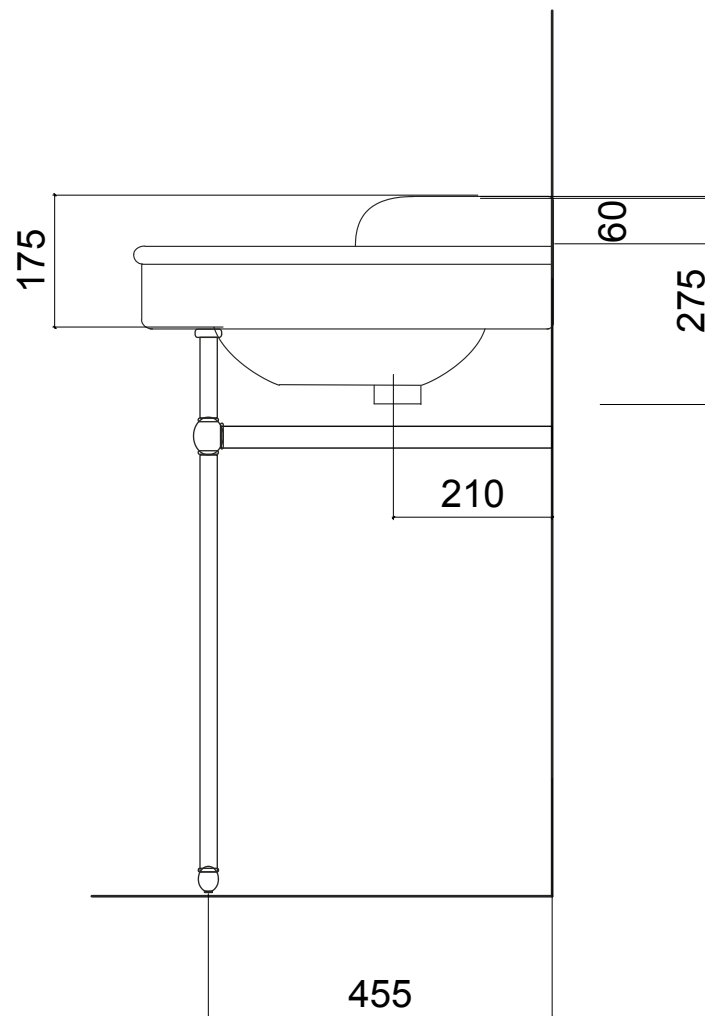

PARIS DOUBLE BASIN ON FRAME