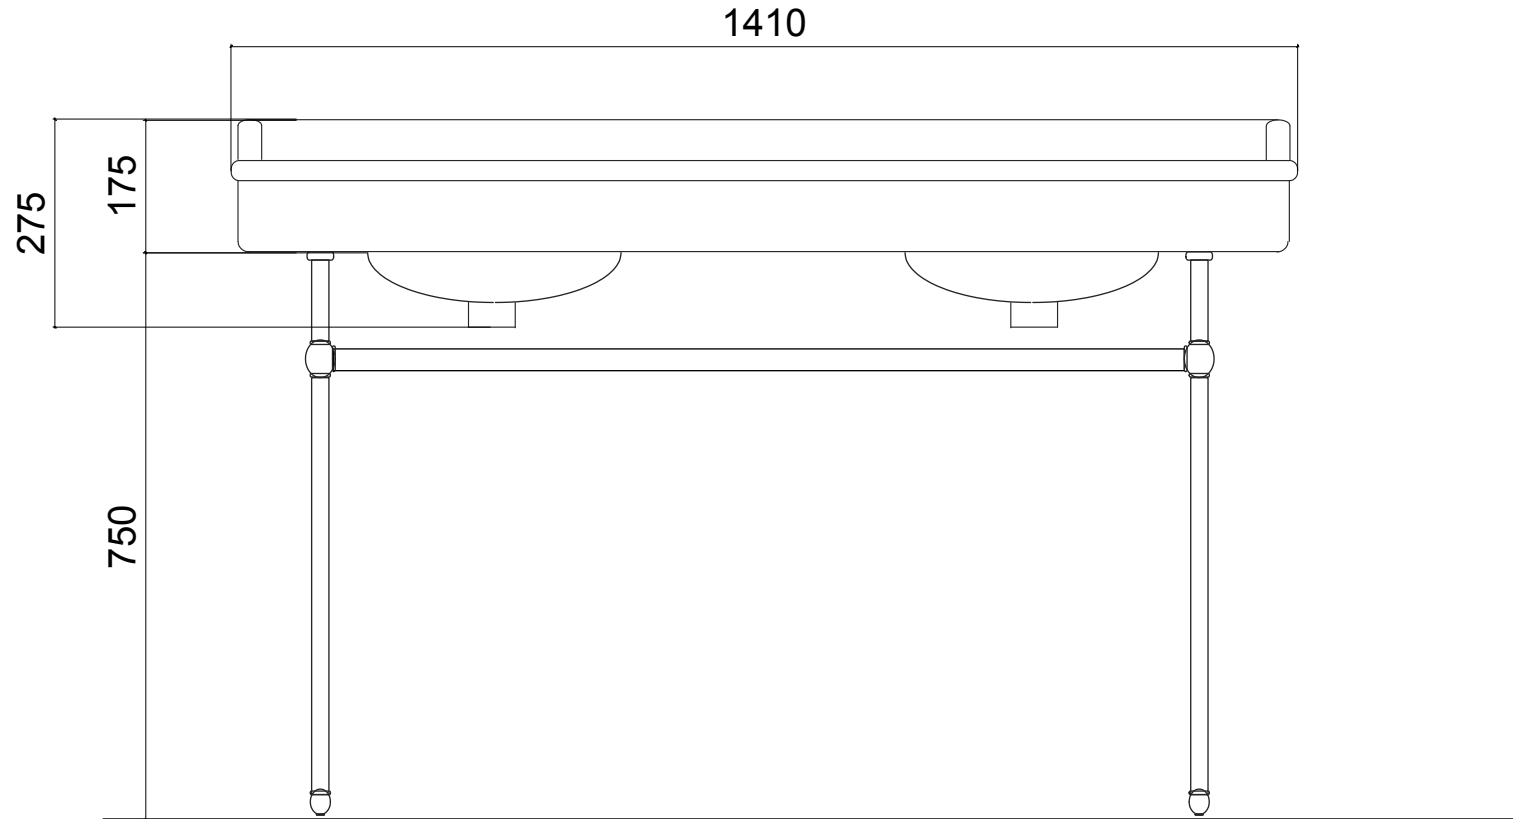

PARIS DOUBLE BASIN ON FRAME