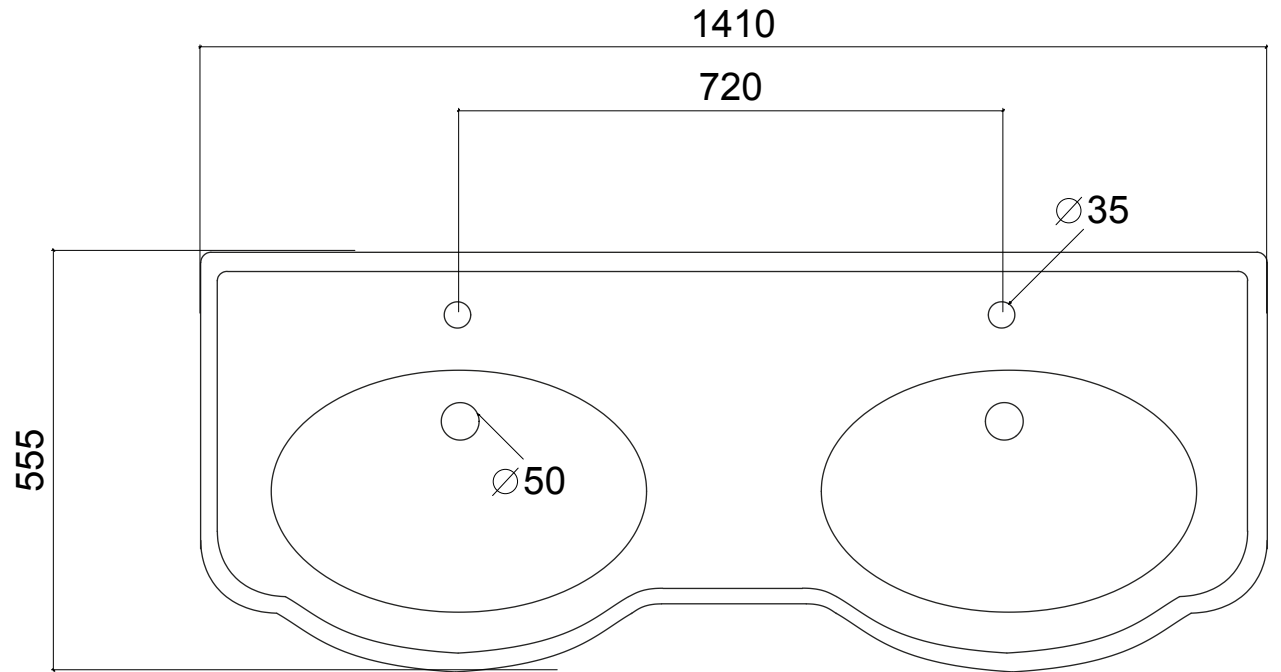

PARIS DOUBLE BASIN ON FRAME

Double Paris basin on a frame is a reproduction of the original French double basin. Shown here with a ball jointed polished nickel frame and deck mounted basin taps with crossheads.