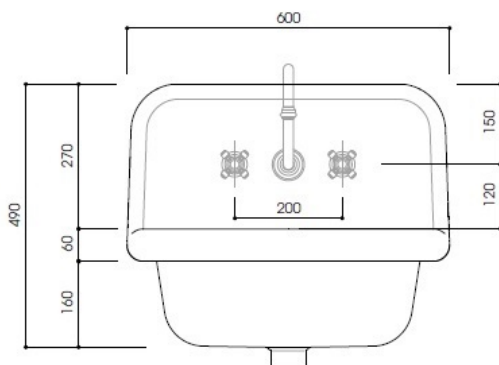

# ROCKWELL MEDIUM WALL HUNG BASIN

Inspired by the American trough basin in cast iron, the Rockwell wall hung basin has been replicated in ceramic. It is available in small, medium, large and double with either one or three tap holes. Available in white inside and out, white inside with a colour exterior. Shown here in the Rockwell Snowdrop white with corresponding Rockwell basin taps.

**NB We recommend that you create a void / box behind the tap area / splashback and set the tap rough-ins (valve bodies and T) on a ply board**