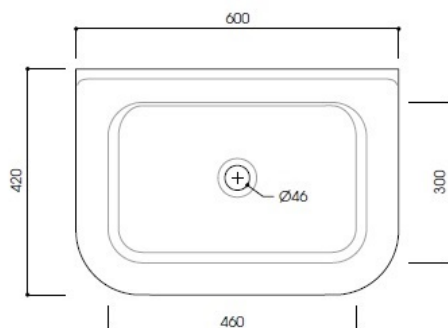

# ROCKWELL MEDIUM WALL HUNG BASIN

Inspired by the American trough basin in cast iron, the Rockwell wall hung basin has been replicated in ceramic. It is available in small, medium, large and double with either one or three tap holes. Available in white inside and out, white inside with a colour exterior. Shown here in the Rockwell Snowdrop white with corresponding Rockwell basin taps.

**NB We recommend that you create a void / box behind the tap area / splashback and set the tap rough-ins (valve bodies and T) on a ply board**