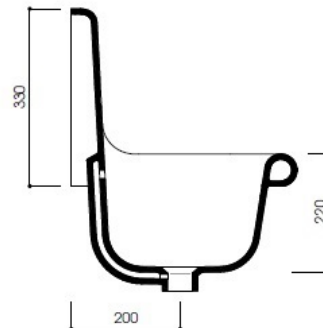

# ROCKWELL MEDIUM WALL HUNG BASIN

Inspired by the American trough basin in cast iron, the Rockwell wall hung basin has been replicated in ceramic. It is available in small, medium, large and double with either one or three tap holes. Available in white inside and out, white inside with a colour exterior. Shown here in the Rockwell Snowdrop white with corresponding Rockwell basin taps.

**NB We recommend that you create a void / box behind the tap area / splashback and set the tap rough-ins (valve bodies and T) on a ply board**