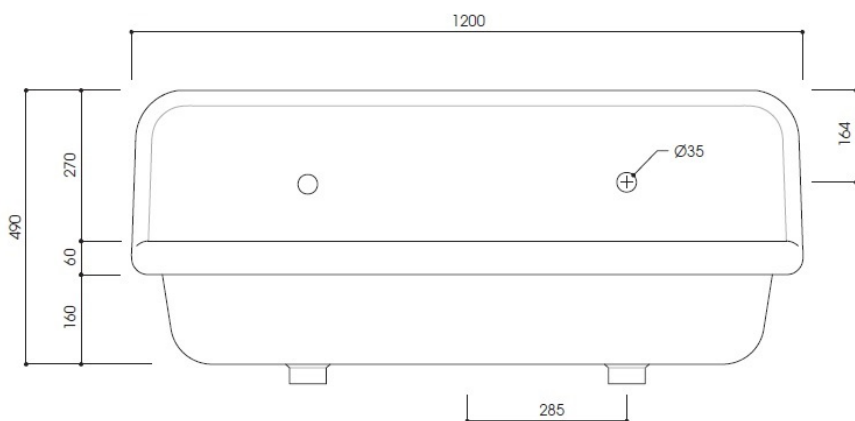

# ROCKWELL DOUBLE WALL HUNG BASIN

Inspired by the American trough basin in cast iron, the Rockwell wall hung basin has been replicated in ceramic. It is available in small, medium, large and double with either one or three tap holes. Available in white inside and out, white inside with a colour exterior. Shown here in the Rockwell blue/Powder with corresponding Rockwell basin taps.

**NB** We recommend that you create a void / box behind the tap area / splashback and set the tap rough-ins (valve bodies and T) on a ply board