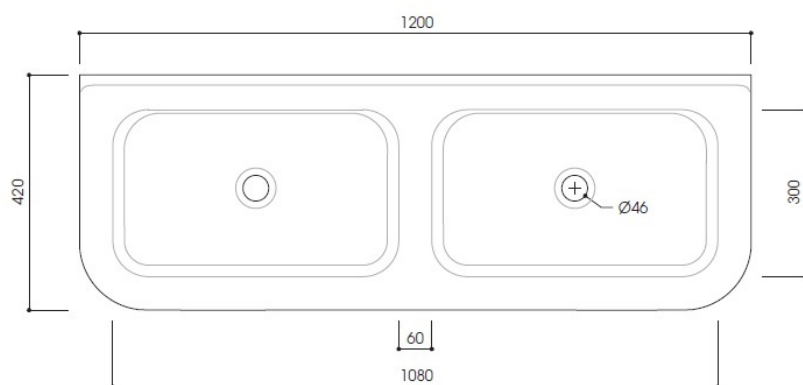

# ROCKWELL DOUBLE WALL HUNG BASIN

Inspired by the American trough basin in cast iron, the Rockwell wall hung basin has been replicated in ceramic. It is available in small, medium, large and double with either one or three tap holes. Available in white inside and out, white inside with a colour exterior. Shown here in the Rockwell blue/Powder with corresponding Rockwell basin taps.

**NB** We recommend that you create a void / box behind the tap area / splashback and set the tap rough-ins (valve bodies and T) on a ply board