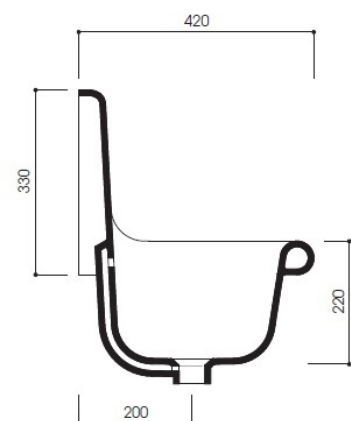

# ROCKWELL DOUBLE WALL HUNG BASIN

Inspired by the American trough basin in cast iron, the Rockwell wall hung basin has been replicated in ceramic. It is available in small, medium, large and double with either one or three tap holes. Available in white inside and out, white inside with a colour exterior. Shown here in the Rockwell blue/Powder with corresponding Rockwell basin taps.

**NB** We recommend that you create a void / box behind the tap area / splashback and set the tap rough-ins (valve bodies and T) on a ply board