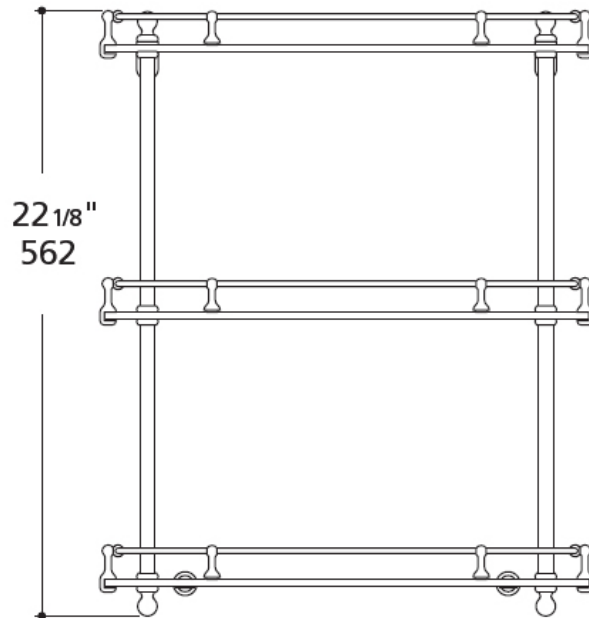

# LONSDALE GLASS 3 TIER GALLERY SHELF 460MM

Lonsdale three tier gallery shelf with clear glass only.

THE  
WATER/  
MONOPOLY