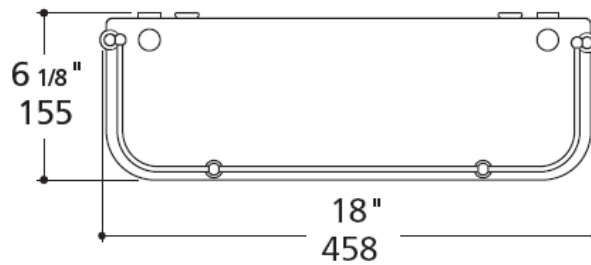

# LONSDALE GLASS 3 TIER GALLERY SHELF 460MM

Lonsdale three tier gallery shelf with clear glass only.

THE  
WATER/  
MONOPOLY