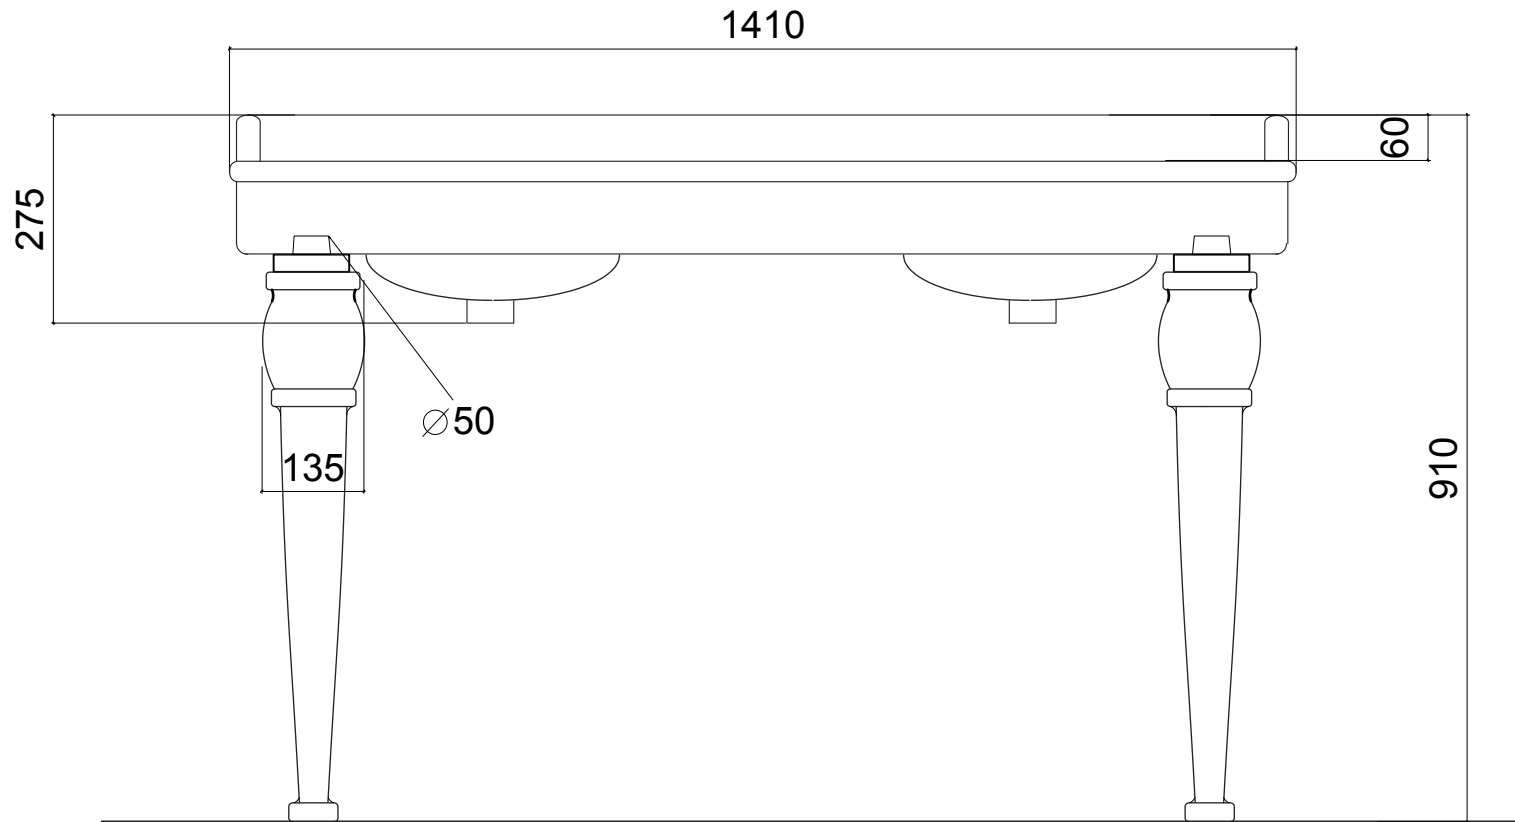

PARIS DOUBLE BASIN ON LEGS