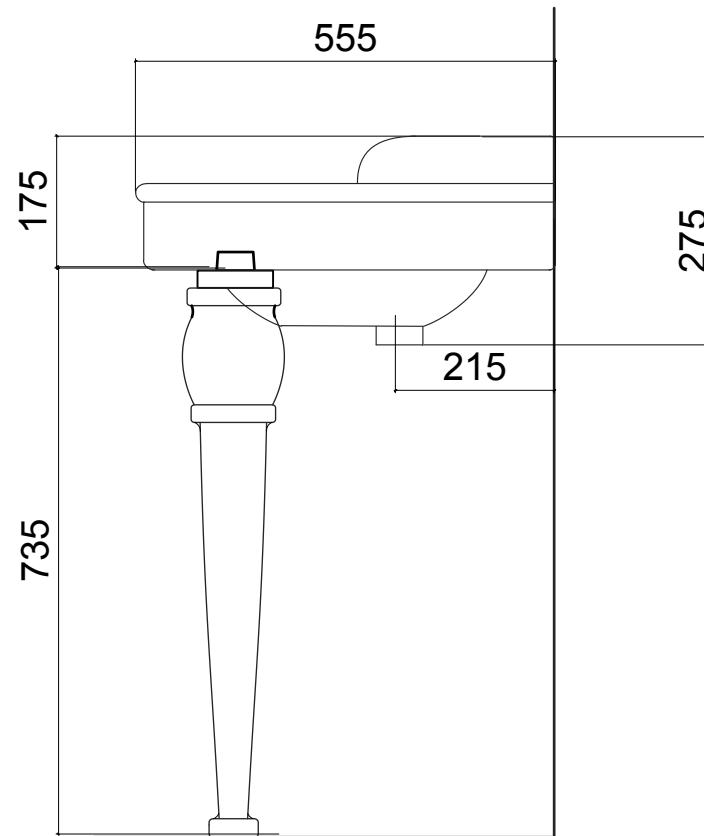

PARIS DOUBLE BASIN ON LEGS