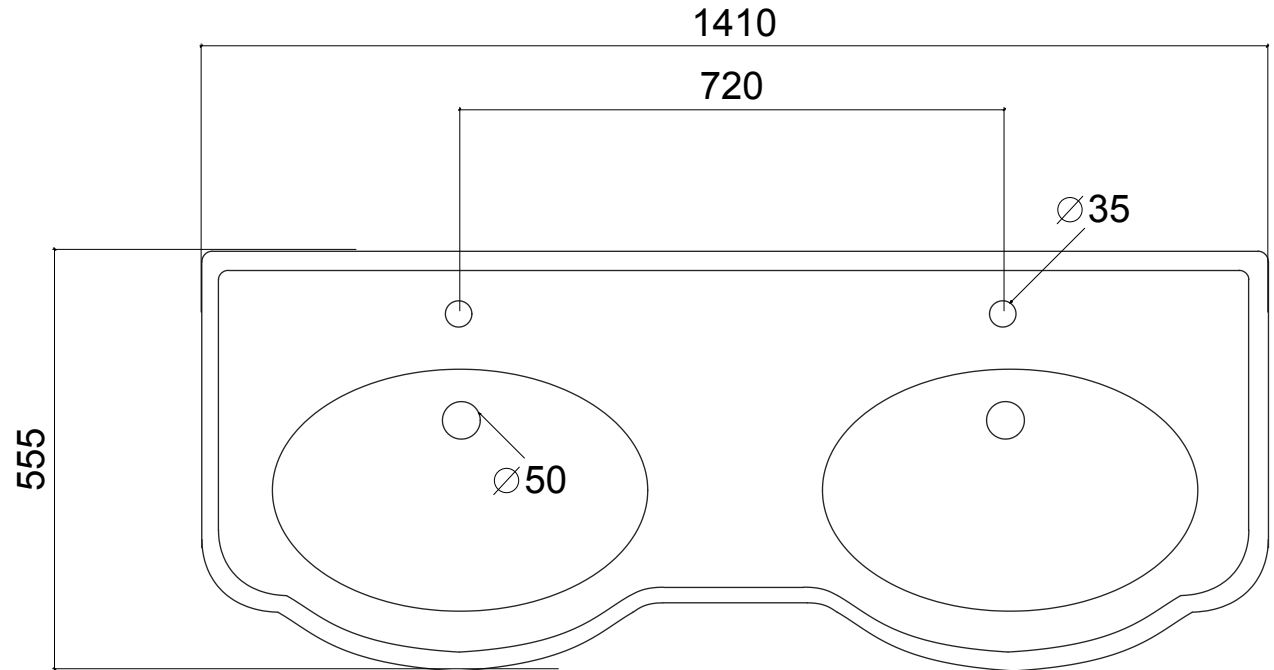

PARIS DOUBLE BASIN ON LEGS

This is a reproduction of a French bow fronted double basin, made in the 1920's, mounted on a legs. It is also available on a ball jointed frame. Shown here with Paris deck mounted basin taps with crossheads.

PARIS DOUBLE BASIN ON LEGS

PARIS DOUBLE BASIN ON LEGS

PARIS DOUBLE BASIN ON LEGS